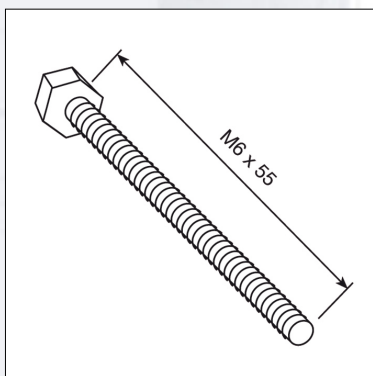

STEEL CABLE SYSTEM

COD.

EX410 ARTICULATION 4 mm. - STAINLESS STEEL AISI 304 SATIN FINISH

COD.

EX450 TIGHTENER SCREW 4 mm - STAINLESS STEEL AISI 304

The records, the specifics and the representations of the following catalogue are undemanding. Expo Inox S.p.A. reserves the right to introduce, at any time, the modifications that considers necessary.