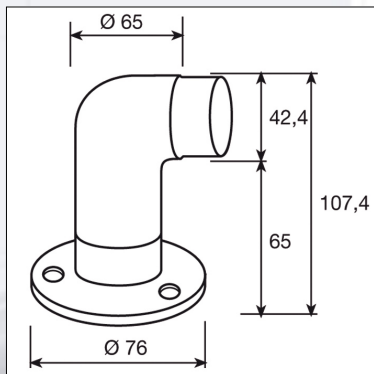

**ANCHORAGE  
SYSTEMS**

**COD.**

EX010 ANCHORAGE 42,4  $\varnothing$  120 - STAINLESS STEEL AISI 304 SATIN FINISH

**COD.**

EX020 ANCHORAGE 42,4  $\varnothing$  80 - STAINLESS STEEL AISI 304 SATIN FINISH

**COD.**

EX090 ANCHORAGE 90° 42,4 DN - STAINLESS STEEL AISI 304 SATIN FINISH

The records, the specifics and the representations of the following catalogue are undemanding. Expo Inox S.p.A. reserves the right to introduce, at any time, the modifications that considers necessary.

## ANCHORAGE SYSTEMS

**COD.**

EX100 ANCHORAGE 90° long 42,4 Ø 76 - STAINLESS STEEL AISI 304 SATIN FINISH

The records, the specifics and the representations of the following catalogue are undemanding. Expo Inox S.p.A. reserves the right to introduce, at any time, the modifications that considers necessary.