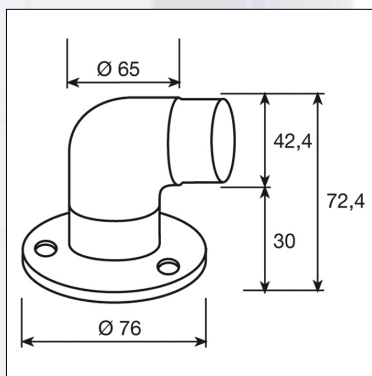

**ANCHORAGE  
SYSTEMS**

**COD.**

EX010 ANCHORAGE 42,4  $\varnothing$  120 - STAINLESS STEEL AISI 304 SATIN FINISH

**COD.**

EX020 ANCHORAGE 42,4  $\varnothing$  80 - STAINLESS STEEL AISI 304 SATIN FINISH

**COD.**

EX090 ANCHORAGE 90° 42,4 DN - STAINLESS STEEL AISI 304 SATIN FINISH

The records, the specifics and the representations of the following catalogue are undemanding. Expo Inox S.p.A. reserves the right to introduce, at any time, the modifications that considers necessary.

## ANCHORAGE SYSTEMS

**COD.**

EX100 ANCHORAGE 90° long 42,4 Ø 76 - STAINLESS STEEL AISI 304 SATIN FINISH

The records, the specifics and the representations of the following catalogue are undemanding. Expo Inox S.p.A. reserves the right to introduce, at any time, the modifications that considers necessary.