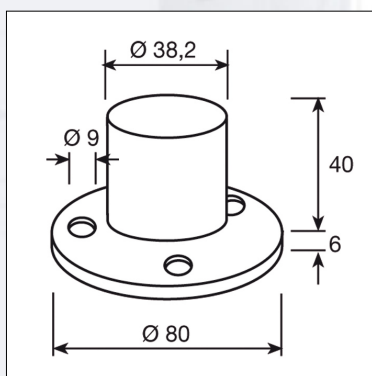

**ANCHORAGE  
SYSTEMS**

**COD.**

EX010 ANCHORAGE 42,4  $\varnothing$  120 - STAINLESS STEEL AISI 304 SATIN FINISH

**COD.**

EX020 ANCHORAGE 42,4  $\varnothing$  80 - STAINLESS STEEL AISI 304 SATIN FINISH

**COD.**

EX090 ANCHORAGE 90° 42,4 DN - STAINLESS STEEL AISI 304 SATIN FINISH

The records, the specifics and the representations of the following catalogue are undemanding. Expo Inox S.p.A. reserves the right to introduce, at any time, the modifications that considers necessary.

## ANCHORAGE SYSTEMS

**COD.**

EX100 ANCHORAGE 90° long 42,4 Ø 76 - STAINLESS STEEL AISI 304 SATIN FINISH

The records, the specifics and the representations of the following catalogue are undemanding. Expo Inox S.p.A. reserves the right to introduce, at any time, the modifications that considers necessary.