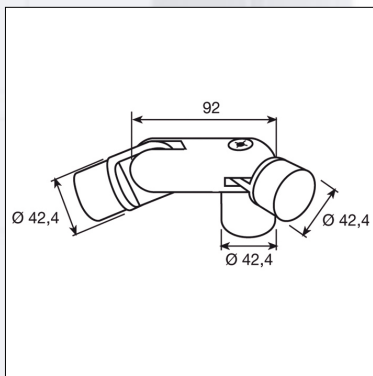

**ADJUSTABLE
ANGLES**

COD.

EX021 ARTICULATION WITH PLATE Ø 42,4 mm - STAINLESS STEEL AISI 304 SATIN FINISH

COD.

EX250 ARTICULATION Ø 42,4 mm - STAINLESS STEEL AISI 304 SATIN FINISH

COD.

EX251 DOUBLE ARTICULATION Ø 42,4 mm - STAINLESS STEEL AISI 304 SATIN FINISH