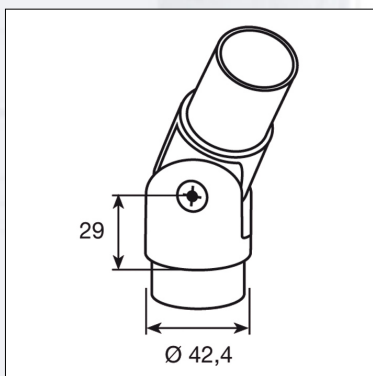

**ADJUSTABLE
ANGLES**

COD.

EX021 ARTICULATION WITH PLATE Ø 42,4 mm - STAINLESS STEEL AISI 304 SATIN FINISH

COD.

EX250 ARTICULATION Ø 42,4 mm - STAINLESS STEEL AISI 304 SATIN FINISH

COD.

EX251 DOUBLE ARTICULATION Ø 42,4 mm - STAINLESS STEEL AISI 304 SATIN FINISH