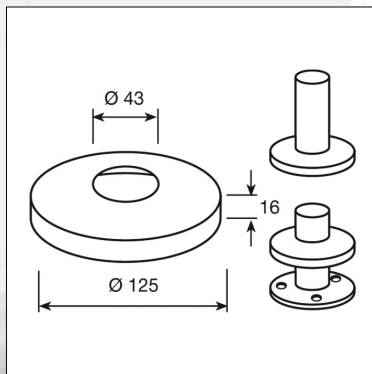

**COVER PLATES**

**COD.**

EX019 COVER PLATE 42,4 Ø 125 mm - STAINLESS STEEL AISI 304 SATIN FINISH

**COD.**

EX029 COVER PLATE 42,4 mm x 85 mm - STAINLESS STEEL AISI 304 SATIN FINISH

**COD.**

EX065 COVER PLATE Ø 14,5 mm Ø 70 mm - STAINLESS STEEL AISI 304 SATIN FINISH

## COVER PLATES

**COD.**

EX075 COVER PLATE 12 mm x 75 - STAINLESS STEEL AISI 304 SATIN FINISH

The records, the specifics and the representations of the following catalogue are undemanding. Expo Inox S.p.A. reserves the right to introduce, at any time, the modifications that considers necessary.