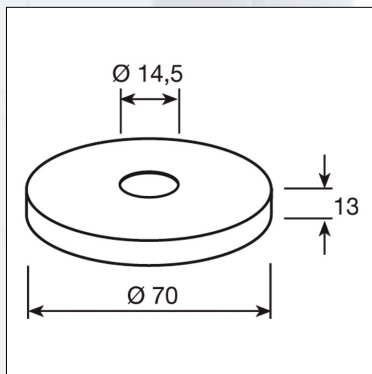

**COVER PLATES**

**COD.**

EX019 COVER PLATE 42,4 Ø 125 mm - STAINLESS STEEL AISI 304 SATIN FINISH

**COD.**

EX029 COVER PLATE 42,4 mm x 85 mm - STAINLESS STEEL AISI 304 SATIN FINISH

**COD.**

EX065 COVER PLATE Ø 14,5 mm Ø 70 mm - STAINLESS STEEL AISI 304 SATIN FINISH

## COVER PLATES

**COD.**

EX075 COVER PLATE 12 mm x 75 - STAINLESS STEEL AISI 304 SATIN FINISH

The records, the specifics and the representations of the following catalogue are undemanding. Expo Inox S.p.A. reserves the right to introduce, at any time, the modifications that considers necessary.