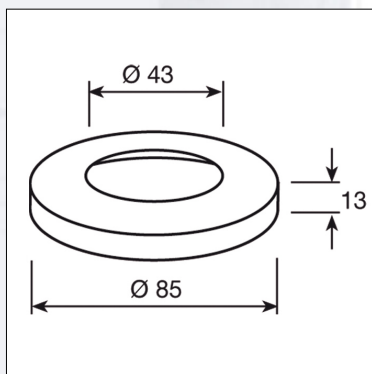

**COVER PLATES**

**COD.**

EX019 COVER PLATE 42,4 Ø 125 mm - STAINLESS STEEL AISI 304 SATIN FINISH

**COD.**

EX029 COVER PLATE 42,4 mm x 85 mm - STAINLESS STEEL AISI 304 SATIN FINISH

**COD.**

EX065 COVER PLATE Ø 14,5 mm Ø 70 mm - STAINLESS STEEL AISI 304 SATIN FINISH

## COVER PLATES

**COD.**

EX075 COVER PLATE 12 mm x 75 - STAINLESS STEEL AISI 304 SATIN FINISH

The records, the specifics and the representations of the following catalogue are undemanding. Expo Inox S.p.A. reserves the right to introduce, at any time, the modifications that considers necessary.