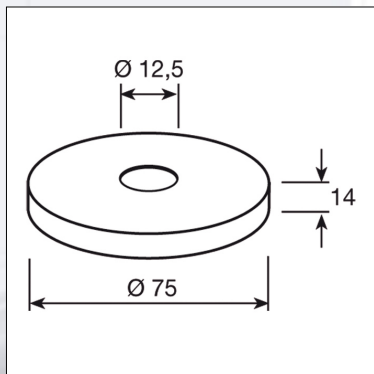

**COVER PLATES**

**COD.**

EX019 COVER PLATE 42,4 Ø 125 mm - STAINLESS STEEL AISI 304 SATIN FINISH

**COD.**

EX029 COVER PLATE 42,4 mm x 85 mm - STAINLESS STEEL AISI 304 SATIN FINISH

**COD.**

EX065 COVER PLATE Ø 14,5 mm Ø 70 mm - STAINLESS STEEL AISI 304 SATIN FINISH

## COVER PLATES

**COD.**

EX075 COVER PLATE 12 mm x 75 - STAINLESS STEEL AISI 304 SATIN FINISH

The records, the specifics and the representations of the following catalogue are undemanding. Expo Inox S.p.A. reserves the right to introduce, at any time, the modifications that considers necessary.