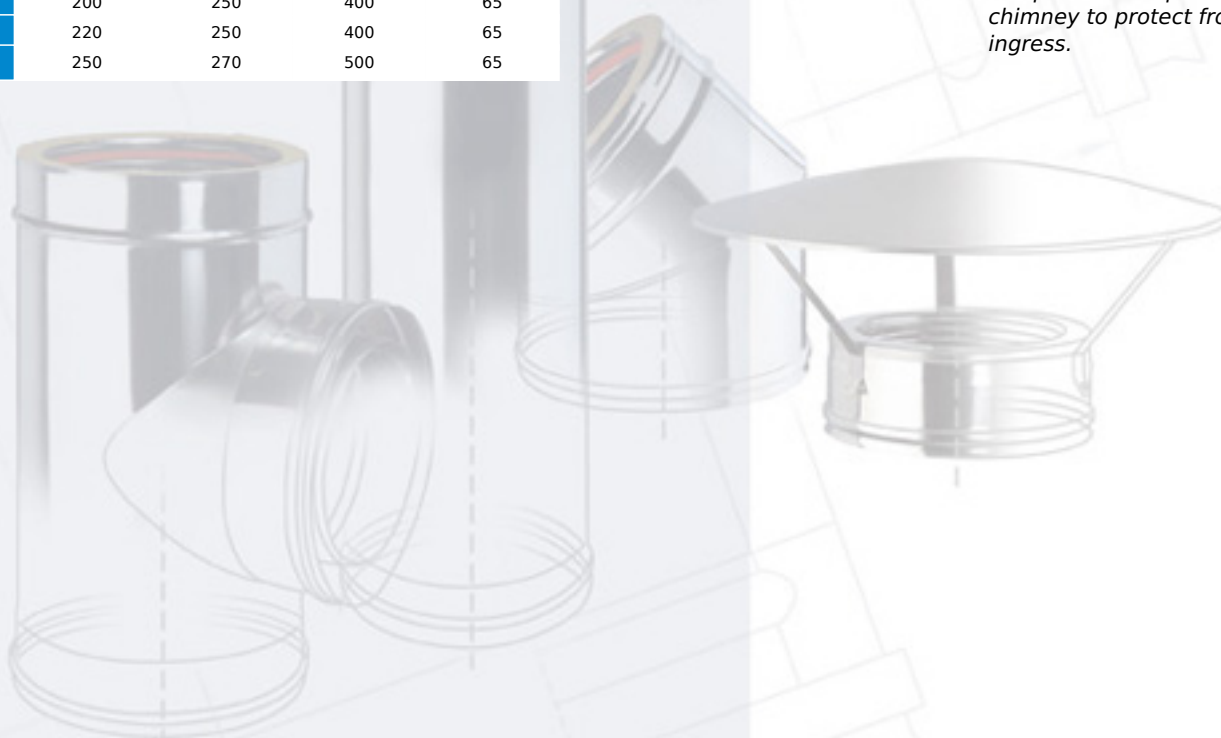

Di	De	H	A	B
80	100	190	200	65
100	120	190	250	65
130	150	230	300	65
160	180	230	400	65
180	200	250	400	65
200	220	250	400	65
230	250	270	500	65

TERMINALS

AREXCCDPC..

**RAIN CAP AIR INSULATED
10mm - STAINLESS STEEL
ARABESQUE COLOURED**

It is placed on top of the chimney to protect from rain ingress.

EN 1856-1 T200 P1 W V2 L50040 O20

The records, the specifics and the representations of the following catalogue are undemanding. Expo Inox S.p.A. reserves the right to introduce, at any time, the modifications that considers necessary.