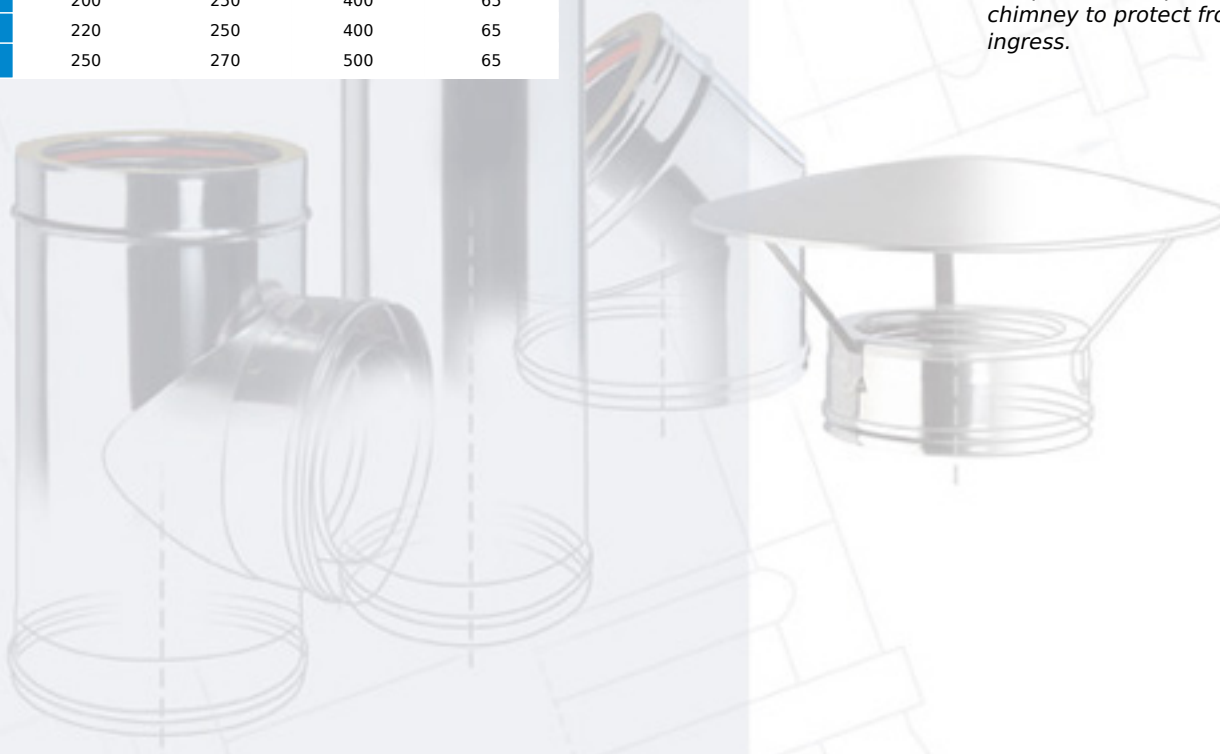

Di	De	H	A	B
80	100	190	200	65
100	120	190	250	65
130	150	230	300	65
160	180	230	400	65
180	200	250	400	65
200	220	250	400	65
230	250	270	500	65

## TERMINALS

AEXCCDPC..

**RAIN CAP AIR INSULATED  
10mm - STAINLESS STEEL**

*It is placed on top of the chimney to protect from rain ingress.*

The records, the specifics and the representations of the following catalogue are undemanding. Expo Inox S.p.A. reserves the right to introduce, at any time, the modifications that considers necessary.