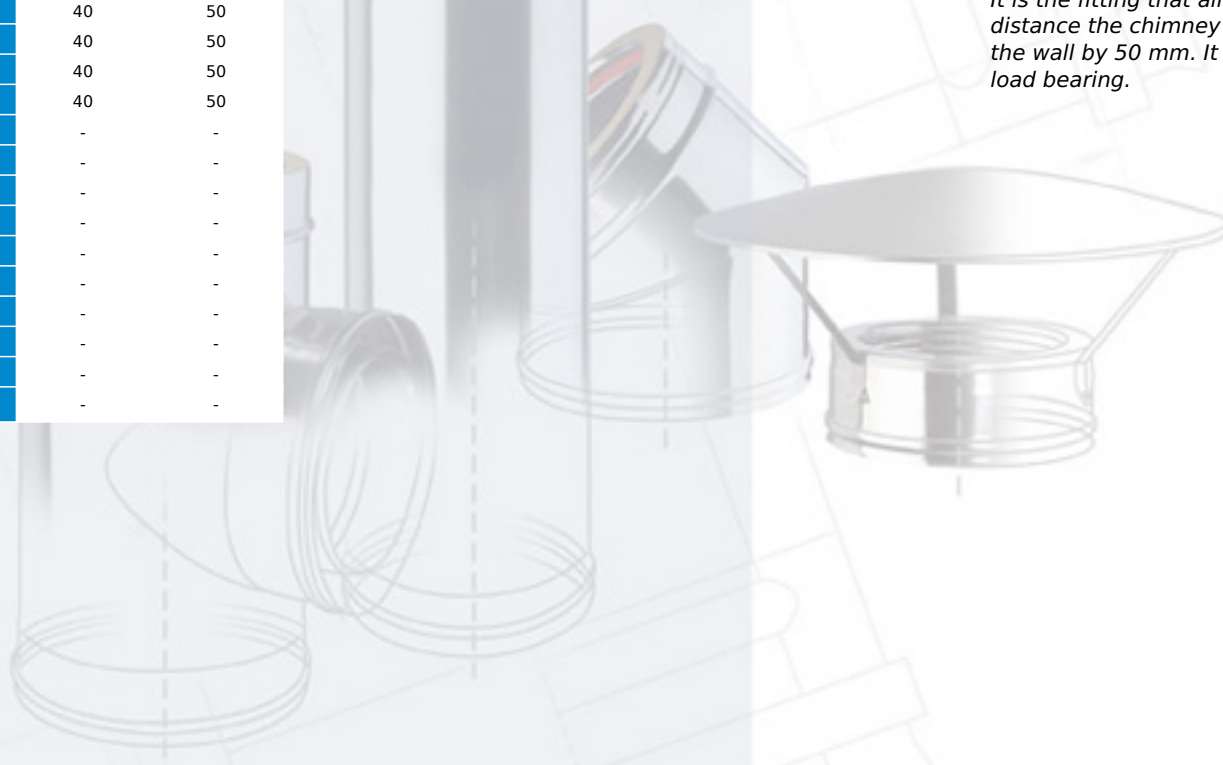

De	A	B
80	40	50
100	40	50
130	40	50
150	40	50
180	40	50
200	40	50
250	40	50
300	40	50
350	-	-
400	-	-
450	-	-
500	-	-
550	-	-
600	-	-
650	-	-
700	-	-
750	-	-
800	-	-

ACCESSORIES

SRACOLC..

WALL BRACKET IN NATURAL COPPER

It is the fitting that allows to distance the chimney from the wall by 50 mm. It is not load bearing.

The records, the specifics and the representations of the following catalogue are undemanding. Expo Inox S.p.A. reserves the right to introduce, at any time, the modifications that considers necessary.