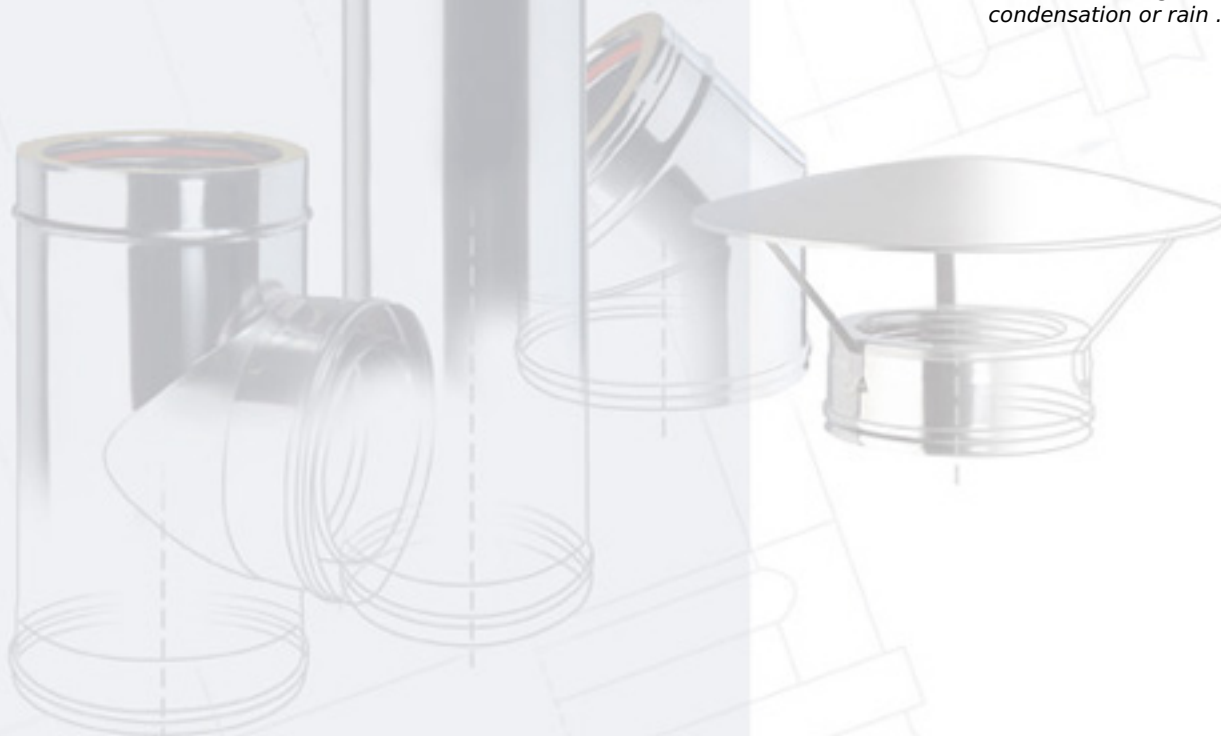

| Di | De | A | H |
|-----|-----|----|----|
| 80 | 100 | 54 | 65 |
| 100 | 120 | 54 | 65 |

ACCESSORIES

IPL70A..

**CONDENSE DRAIN IN
POLYPROPYLENE (PPs)
COATED WITH EXTERNAL
IN STAINLESS STEEL**

*It allows draining
condensation or rain .*