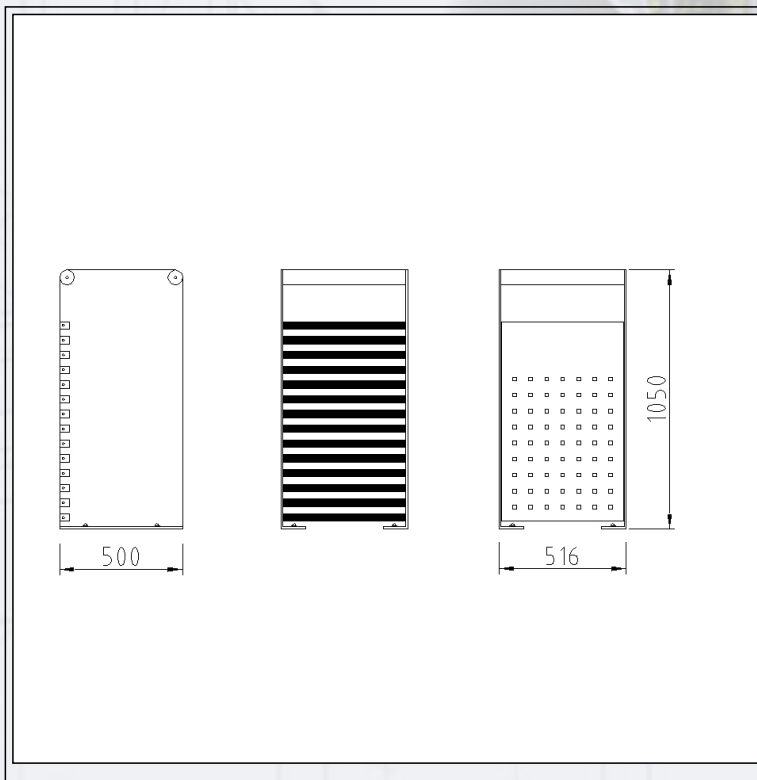

BINS

AU104

**WASTE BIN mod.
"LUGANO"- STAINLESS
STEEL AISI 304**

*Big square waste bin for
public parks and crowded
places*

The records, the specifics and the representations of the following catalogue are undemanding. Expo Inox S.p.A. reserves the right to introduce, at any time, the modifications that considers necessary.