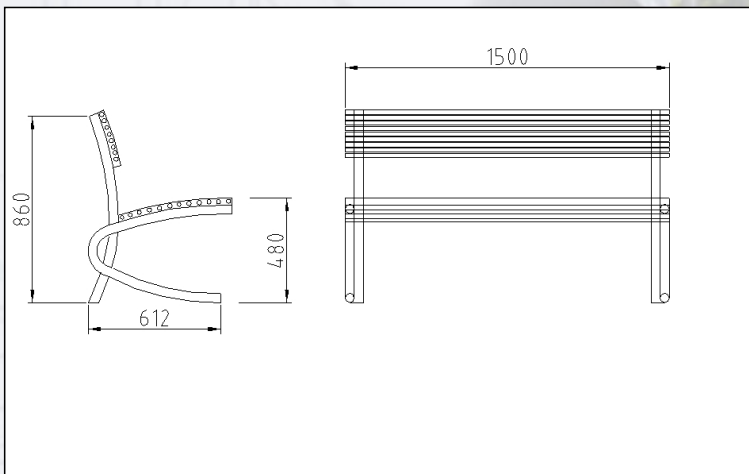

BENCH

AU004

**BENCH mod. "ISCHIA"-
STAINLESS STEEL AISI
304**

*Entirely realized in
stainless steel AISI 304
bench. It is so amazing
thanks to material reflex
and finishing such as to
its long lasting
specifications*