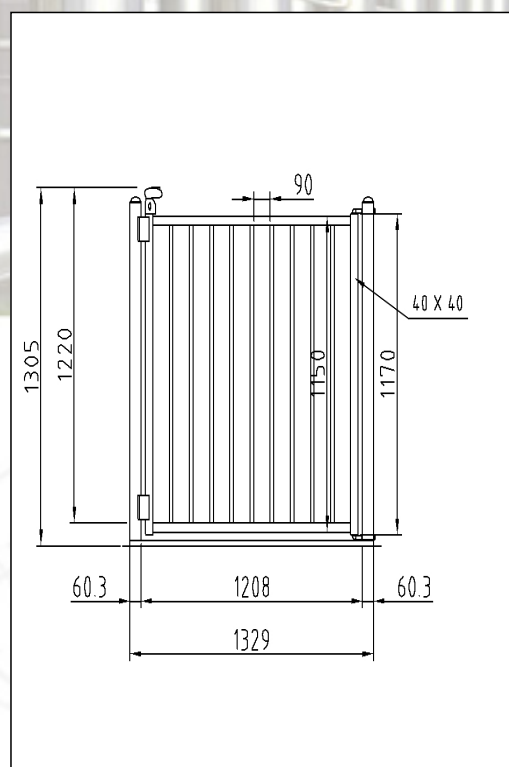

FENCES

PED1POOL

**GATE FOR
SWIMMING POOL -
STAINLESS STEEL AISI
304 MIRROR FINISH**

*Approved to be used in
public and private units
with high aesthetic (bright
finishing) mechanical and
corrosion lasting qualities*