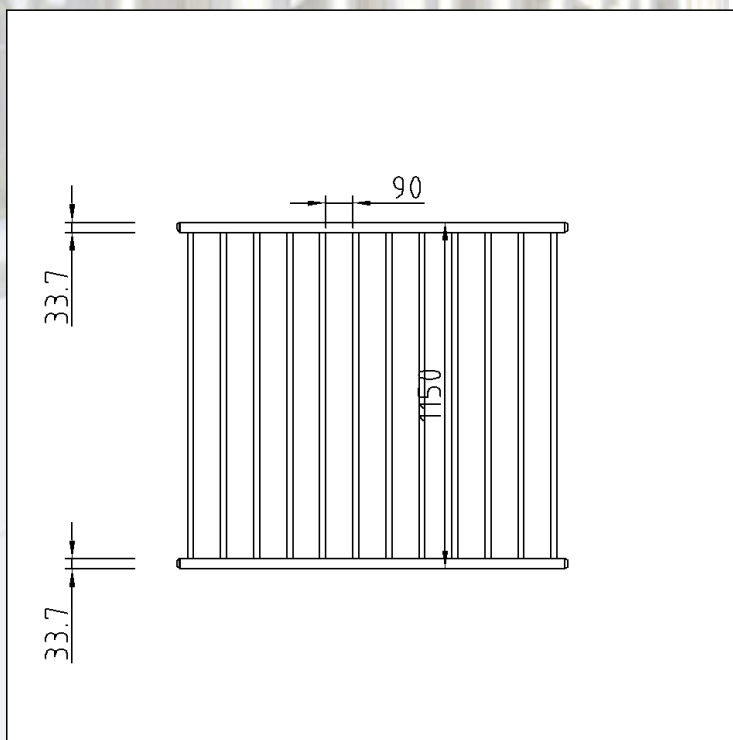

FENCES

RECKIT

**PANEL POOL KIT LENGHT
1410 mm. HEIGHT 1150
mm - STAINLESS STEEL
AISI 304**

*Approved to be used in public
and private units with high
aesthetic (bright finishing)
mechanical and corrosion lasting
qualities*