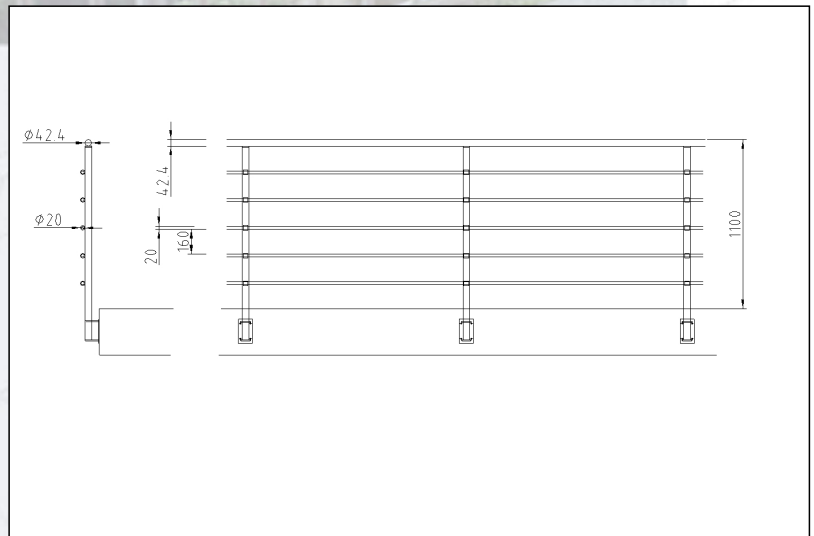

KITINOX

PARTEC

BALUSTRADE WITH SHAPED PLATED POST - HANDRAIL Ø 42,4 mm, CROSS BARS Ø 20 mm - STAINLESS STEEL

Round session tubular modular fencing panels improve the aesthetical of buildings and residences facades and guarantee high mechanical and lasting characteristics. Maintenance is not necessary.