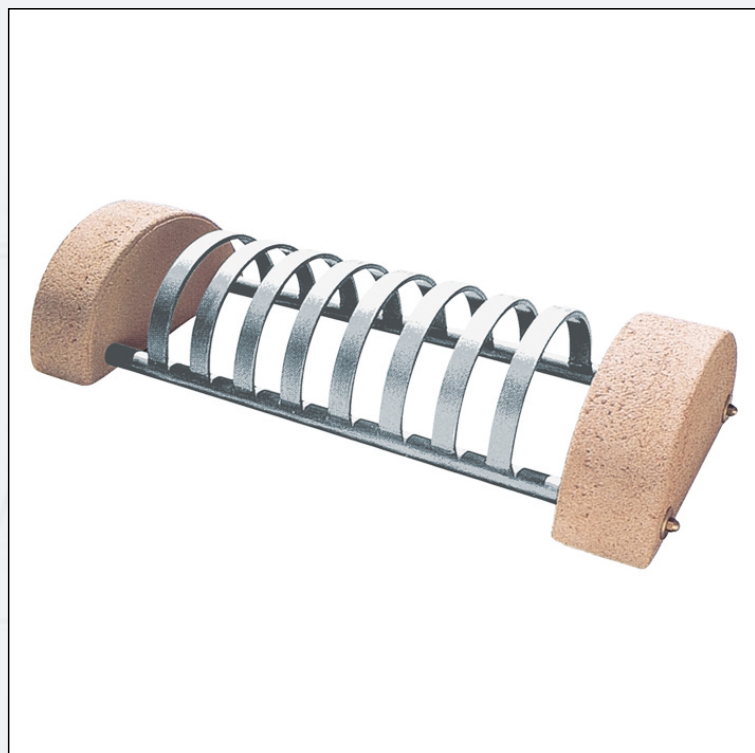

BICYCLE RACKS

AU201

**BIKE-RAK mod.
"PARMA"- STAINLESS
STEEL AISI 304 AND
CONCRETE**

*7 parking places RACK
pink cement basements
finished which well match
with architecture and
colors of European
historical cities*