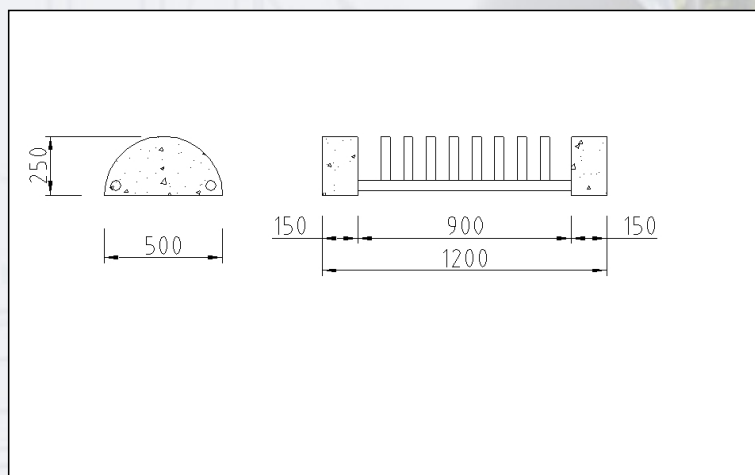

BICYCLE RACKS

AU201

**BIKE-RAK mod.
"PARMA"- STAINLESS
STEEL AISI 304 AND
CONCRETE**

*7 parking places RACK
pink cement basements
finished which well match
with architecture and
colors of European
historical cities*